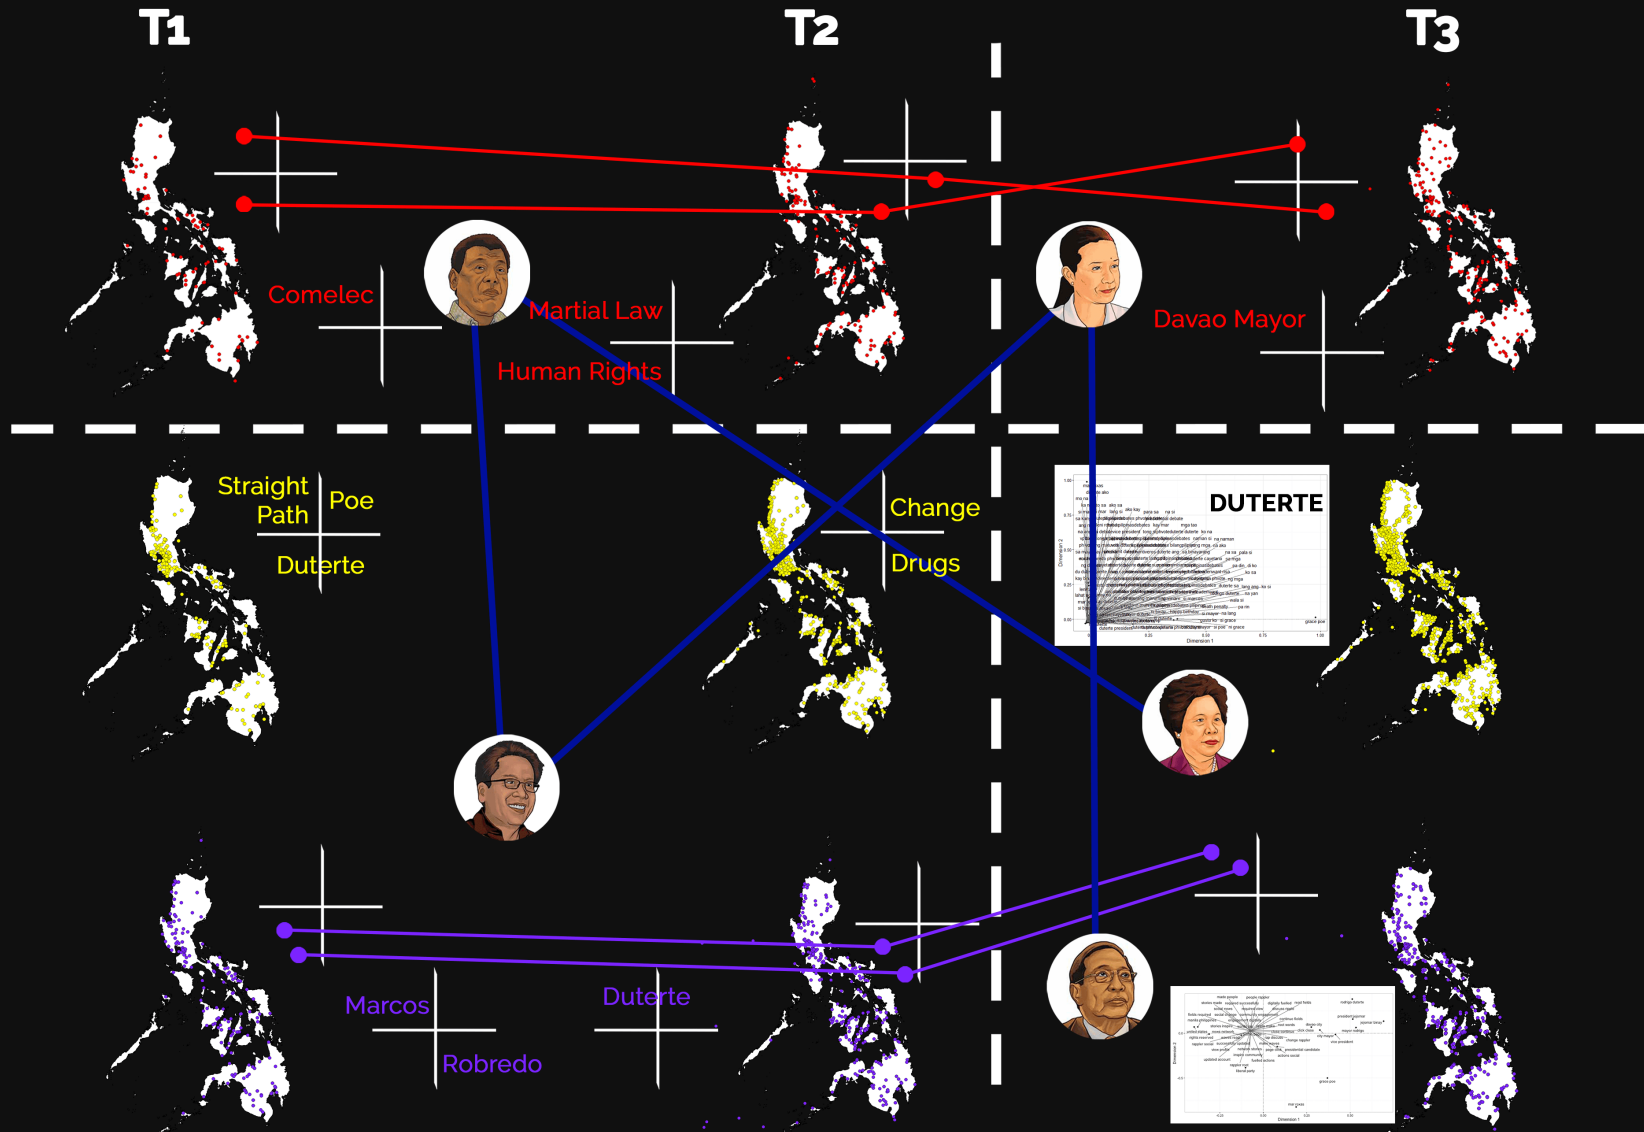

Constellations of Social Representation in the Landscape of Conflict and Cooperation During the 2016 National Election Campaign Period in the Philippines

Maria Regina Justina E. Estuar, Ph.D., John Noel C. Victorino, MS, Kennedy Espina, May Gizelle Galarce Rhene Munez, Jann Alfred Quinto, Joesalyn Relativo, Rey Rodriguez, Reuel Joab Yap, Marlene de Leon, PhD.

Legend: Conflict Cooperation Twitter