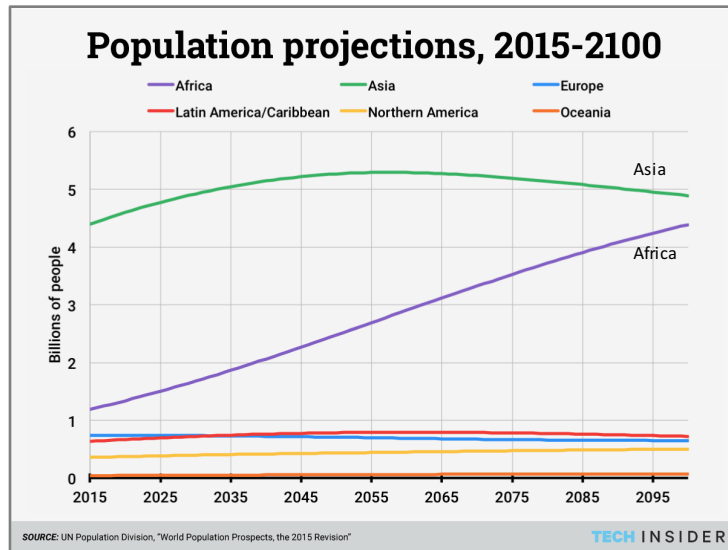

Institute for Software Research
School of Computer Science
Carnegie Mellon University

Agent-Based Approach to Human Migration Movement

Larry LIN Jun Jie | Kathleen M. Carley

Motivation

Hans Rosling ✓
@HansRosling

The biggest change of our time? Africa's increase from 1 to 4 billion people! [twitter.com/worldbankdata/...](https://twitter.com/worldbankdata/)

12:31 PM - 16 Aug 2015

421 retweets 166 likes

<http://www.prb.org/Publications/Reports/2001/UnderstandingandUsingPopulationProjections.aspx>