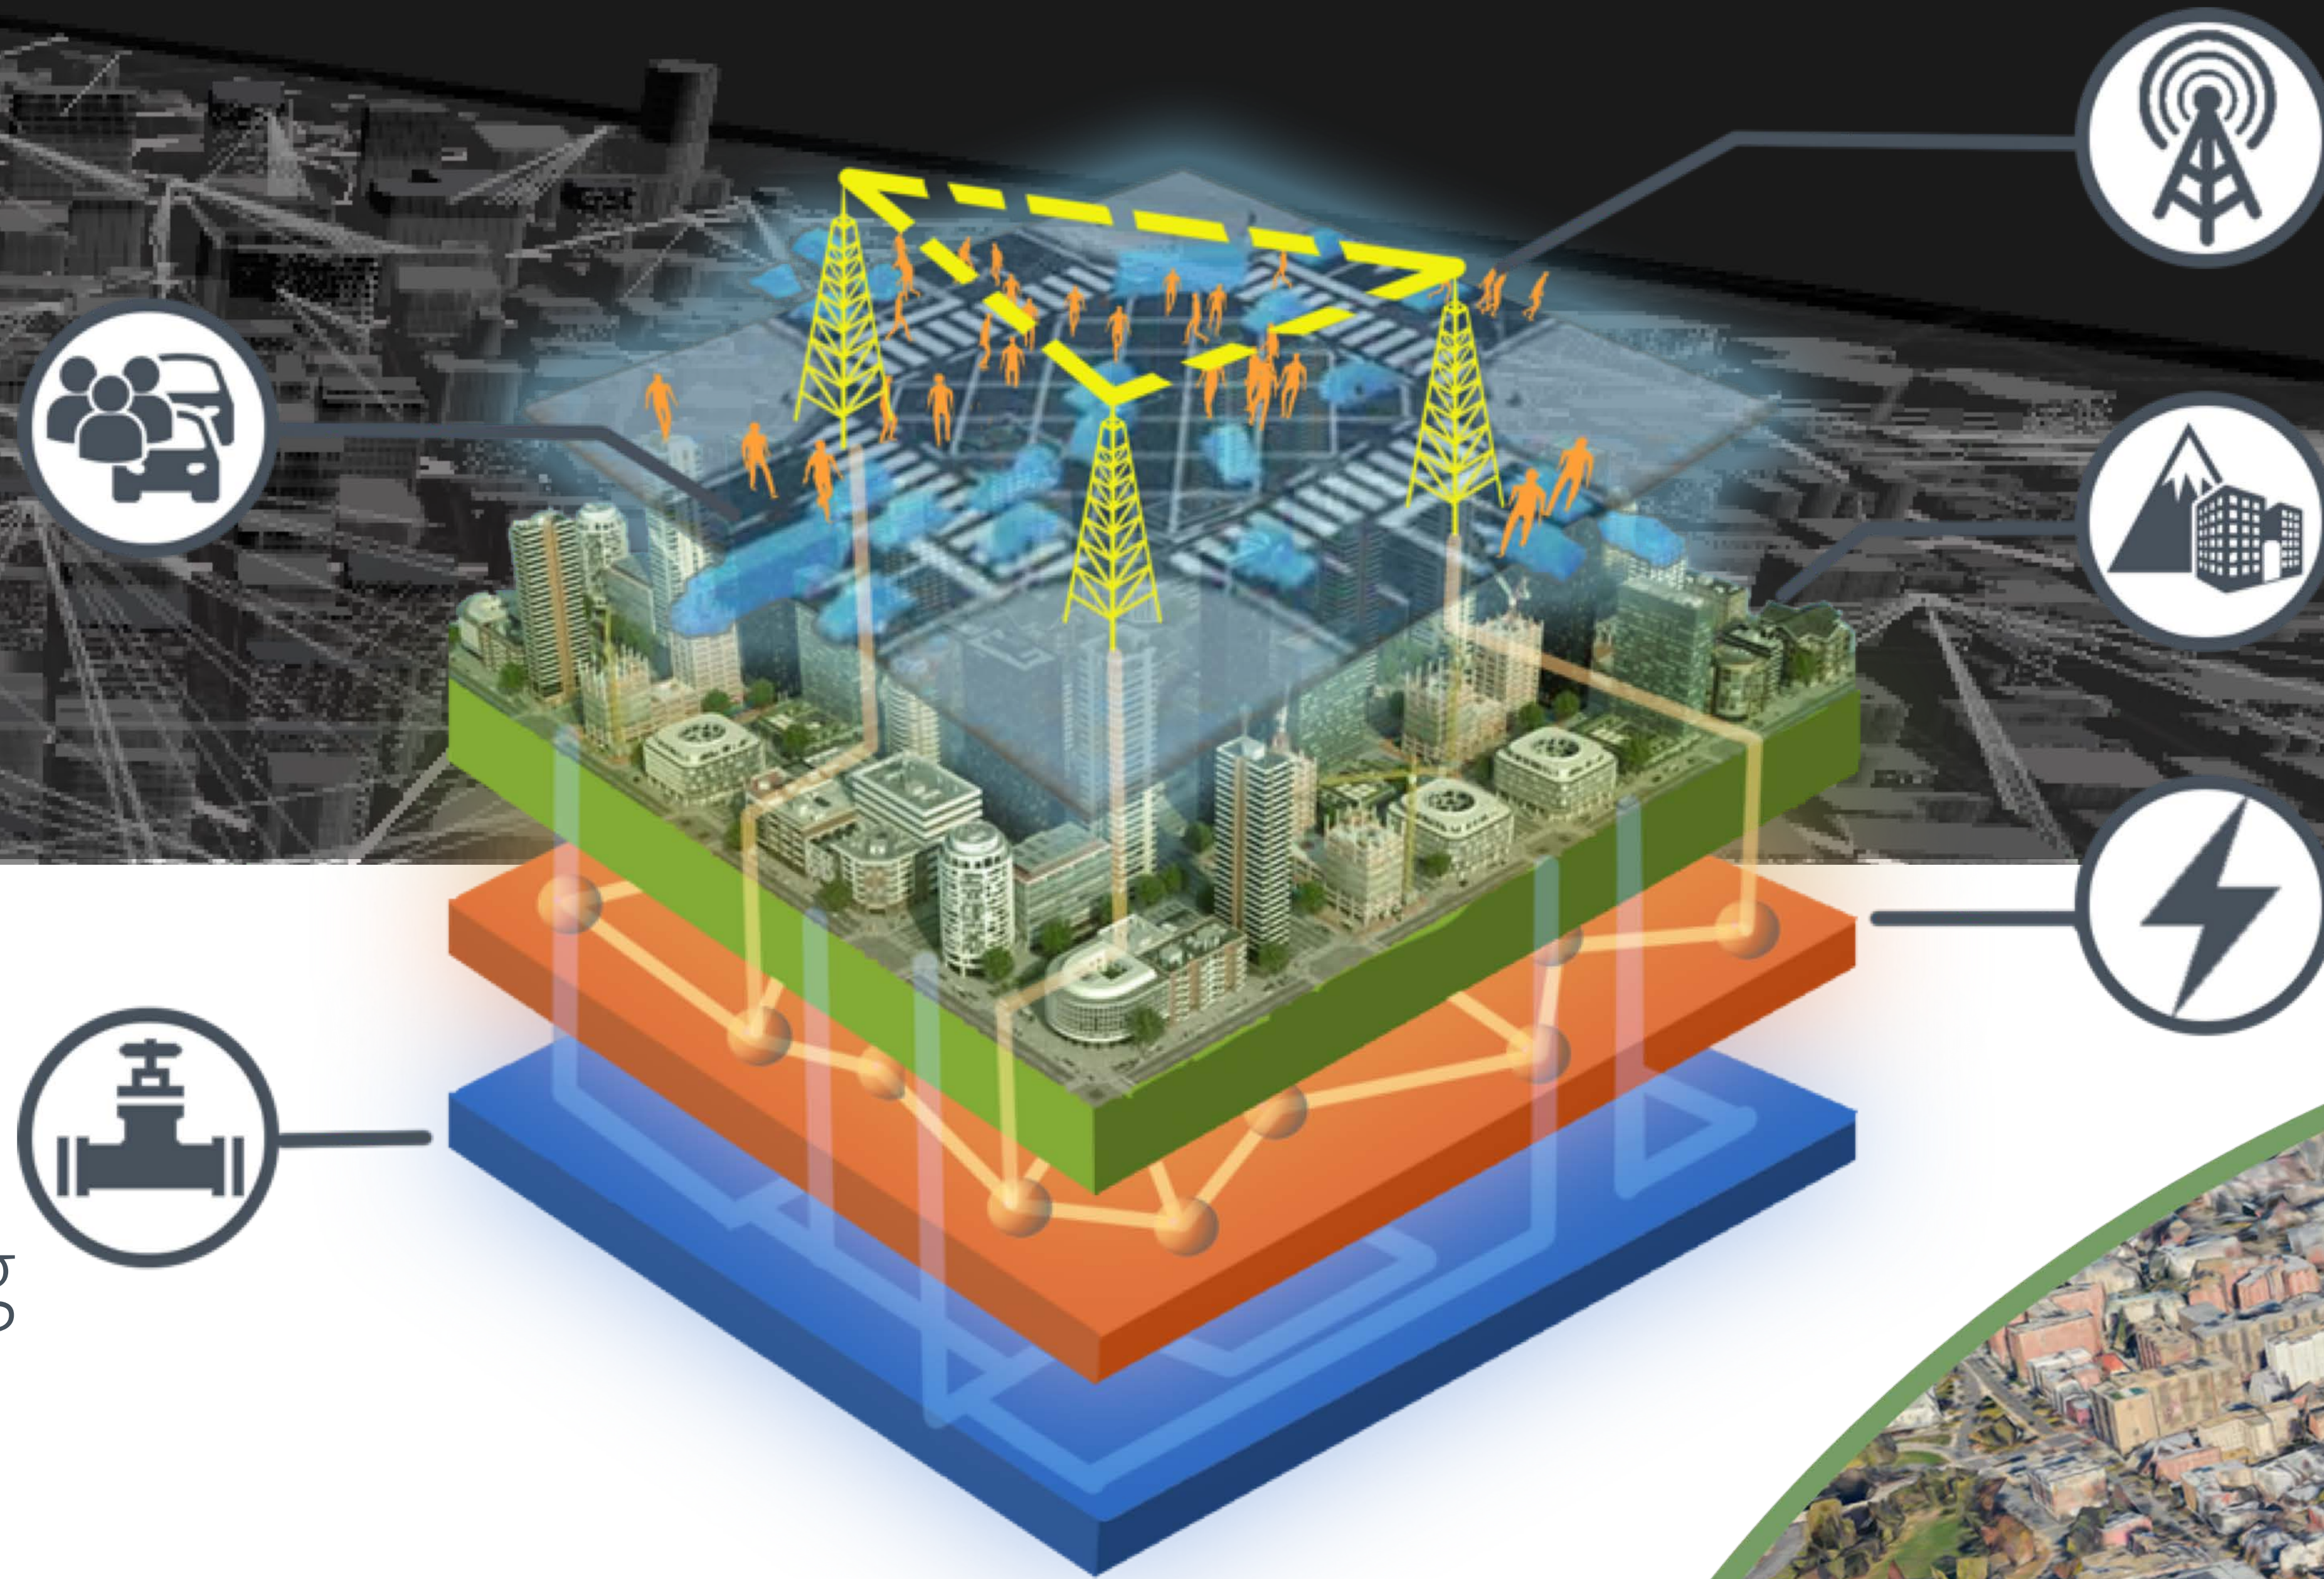

www.futurescape.ai
Steve Hardy | sthardy@deloitte.com

What is our mission?

We help government agencies, states, and organizations prepare for the future – or – the unexpected – by analyzing the unknowns of their toughest mission questions.

What is it?

FutureScape is a modeling and simulation platform that creates digital replicas of large systems, such as entire cities or large industrial infrastructure.

Who is this for?

Emergency Responders

- 50025 Buildings
- 443 Telecom Towers
- 737 Traffic Lights
- 1663 Power Nodes

Satellite imagery Washington D.C.

FutureScape™ Simulation Washington D.C.