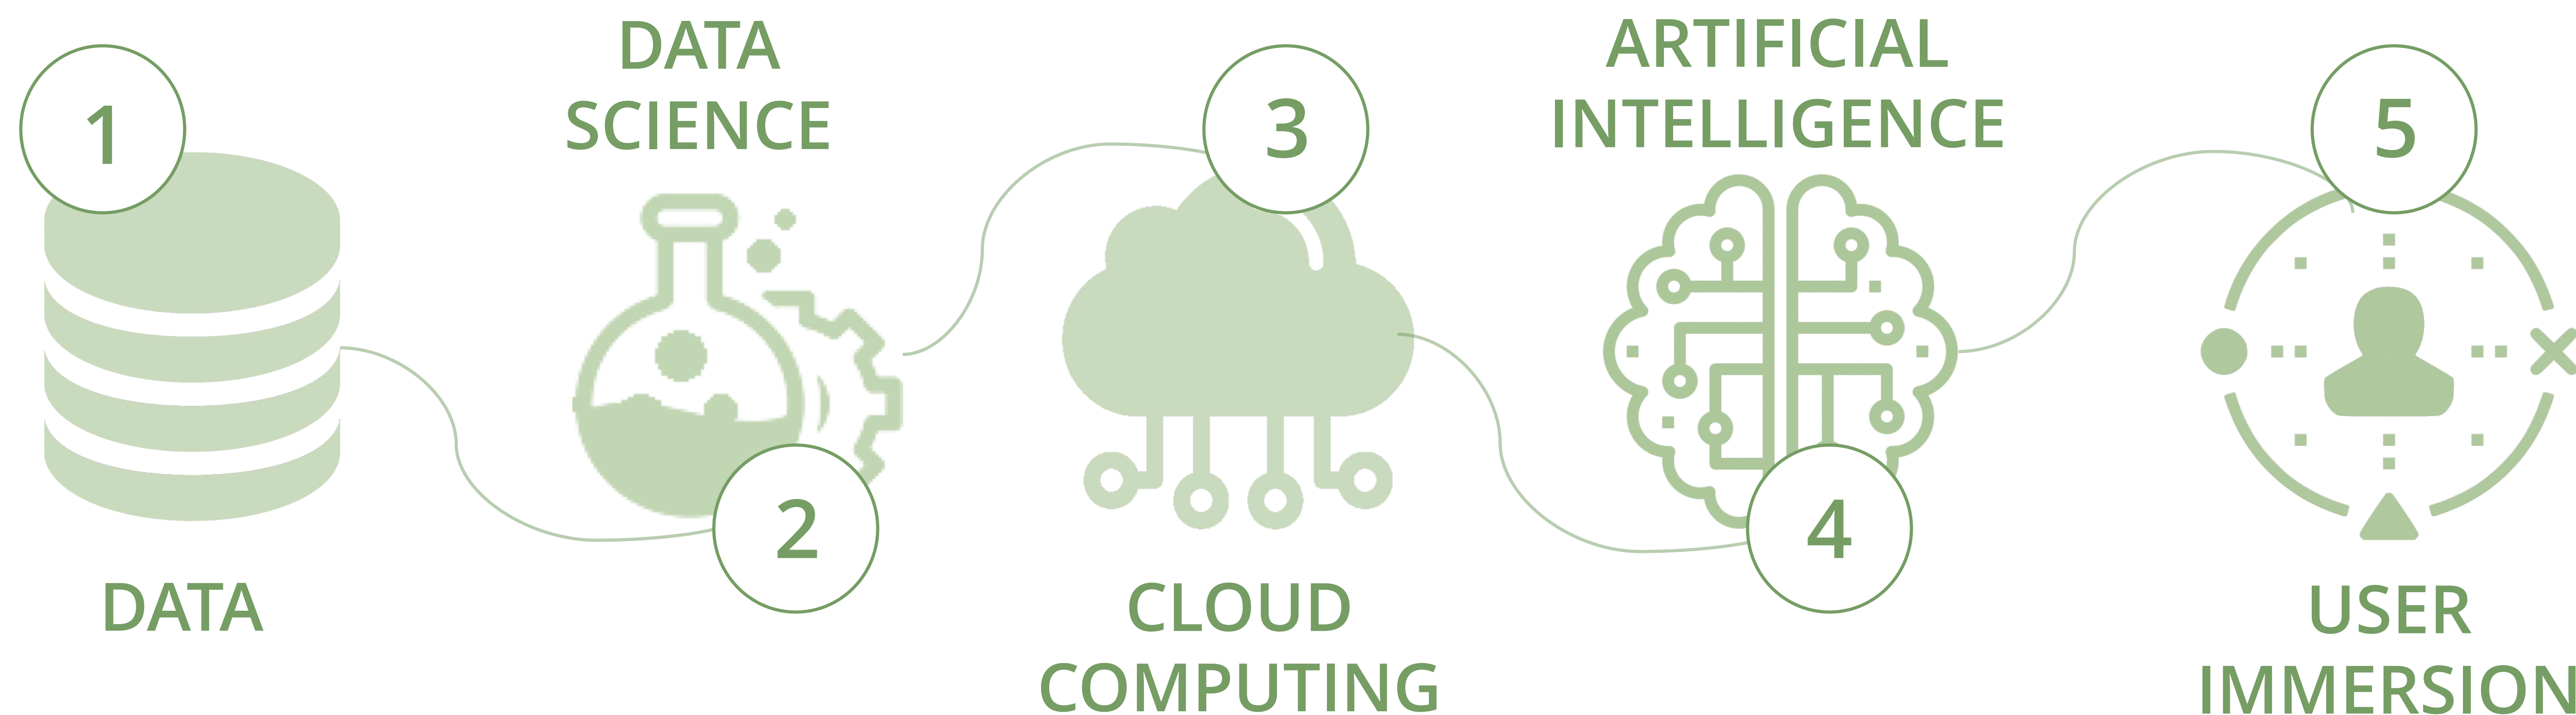

What is it?

FutureScape is a modeling and simulation platform that creates digital replicas of large systems, such as entire cities or large industrial infrastructure.

Who is this for?

Emergency Responders

Telecom Director

Transportation Officials

Defense Personnel

City Planner

Corporate Strategy Officer

How does it work?

Demo facts

Within the digital twin, clients can experiment to solve tough, “what-if” problems in a controlled environment.

- 50025 Buildings
- 443 Telecom Towers
- 737 Traffic Lights
- 1663 Power Nodes

Satellite imagery Washington D.C.

FutureScape™ Simulation Washington D.C.